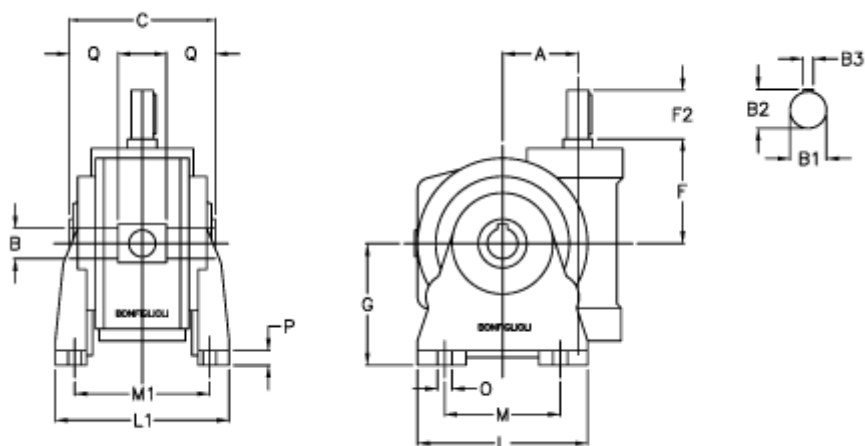

# Data Sheet

Article number: 3901030010300

Description: Worm gear with solid input shaft  
VF 30V-10-HS

## Measures

a	= 30.0	F2 = 20	Q = 20.5
B	= 14	g = 55	
B1	= 9	L = 80	
B2	= 10.2	L1 = 80	
B3	= 3	m = 50	
C	= 55	M1 = 66.0	
Description = VF30 V-xx-HS		O = 6.5	
F	= 50.0	P = 8	